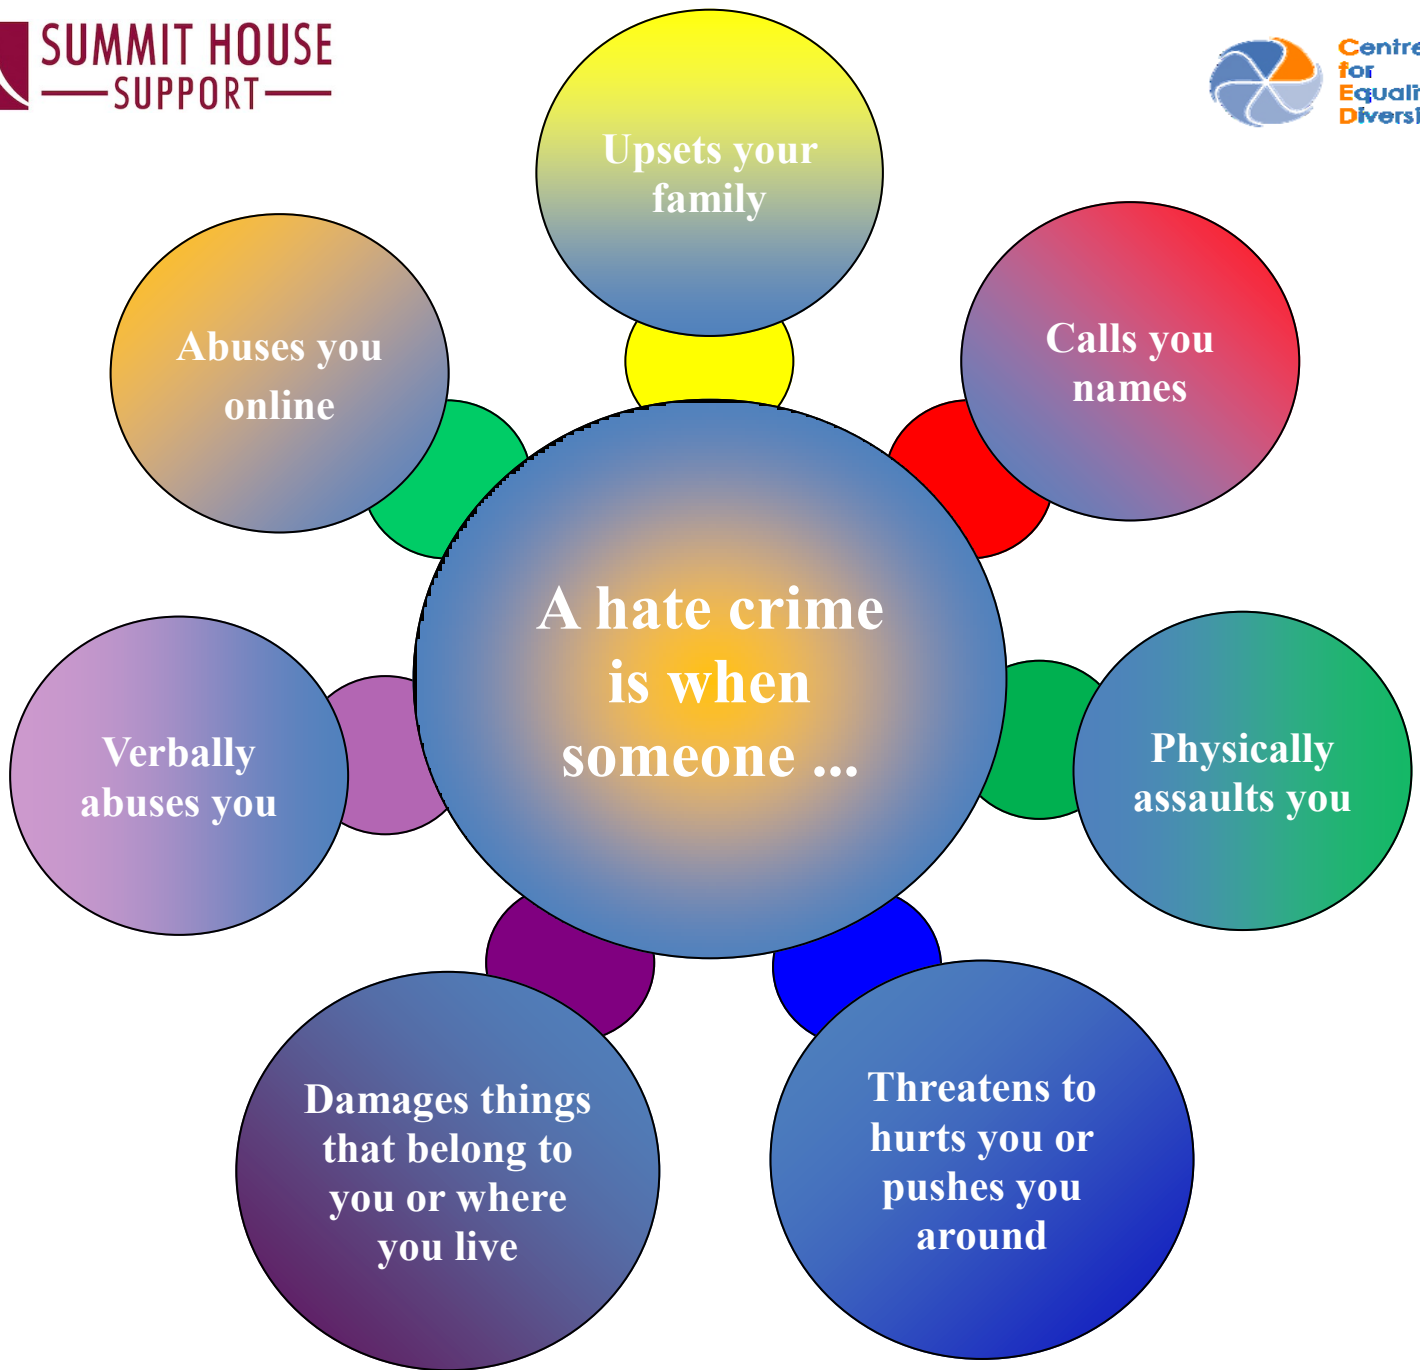

# This is Hate Crime

**Remember - It's a hate crime if someone does these things to you.**

**DUDLEY COUNCIL PLUS**  
00300 555 2345

**POLICE**  
0345 113 5000 –LOCAL  
101 – NATIONAL

**CfED - 01384 456166**

**west midlands  
police and crime  
commissioner**

**TRUE VISION** [www.report-it.org.uk](http://www.report-it.org.uk)  
(this can be 100% anonymous) Online  
option Available

**VICTIM SUPPORT** [www.victimsupport.org.uk](http://www.victimsupport.org.uk)  
0300 303 1977 – (this can be  
anonymous)